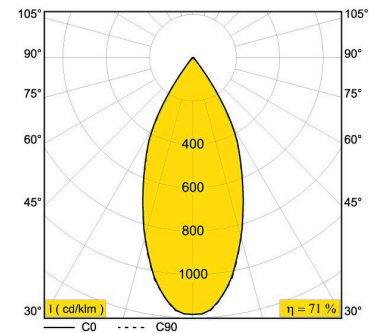

PHOTOMETRIC

- Light Source: LED 7W (with PSU = 8W)
- CRI: >90

MECHANICAL

- Dimensions: Height = 15-3/4" (400mm); Diameter = 1-1/2" (38mm)
- IP Rating: IP20
- Weight: 1.5lbs (0.68kg)

ELECTRICAL

- Power Supply: Remote 48VDC (not included)
- Input Voltage: 120VAC (60Hz)

Dimming:

- DIM5 = DALI
- MDL = DALI / 0-10V / Push Button via 48V modulator

FINISH COLOR

Add your selection using the following codes:

- B - Black
- W - White

ACCESSORIES

- Includes 18 AWG Cable

Beam angles available: 24° (FL)

Beam Angle	3000K			3500K		
	Source Lumens	Delivered Lumens	Order Code	Source Lumens	Delivered Lumens	Order Code
24° (FL)	812	547	C-6 421 612 811 931 (MDL) C-6 23353 9315 (DIM5)	837	563	C-6 421 612 811 951 (MDL) C-23353 9515 (DIM5)