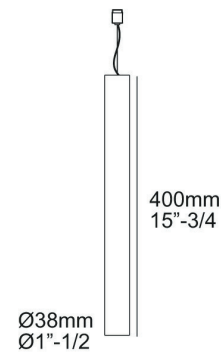

PHOTOMETRIC

- Light Source: LED 7W (with PSU = 8W)
- CRI: >90

MECHANICAL

- Dimensions: Height = 15-3/4" (400mm); Diameter = 1-1/2" (38mm)
- IP Rating: IP20
- Weight: 1.5lbs (0.68kg)

ELECTRICAL

- Power Supply: Remote 48VDC (not included)
- Input Voltage: 120VAC (60Hz)

Dimming:

- DIM5 = DALI
- MDL = DALI / 0-10V / Push Button via 48V modulator

FINISH COLOR

Add your selection using the following codes:

- B - Black
- W - White

ACCESSORIES

- Includes 18 AWG Cable

Beam angles available: 24° (FL)

Beam Angle	3000K			3500K		
	Source Lumens	Delivered Lumens	Order Code	Source Lumens	Delivered Lumens	Order Code
24° (FL)	812	547	C-6 421 612 811 931 (MDL) C-6 23353 9315 (DIM5)	837	563	C-6 421 612 811 951 (MDL) C-23353 9515 (DIM5)